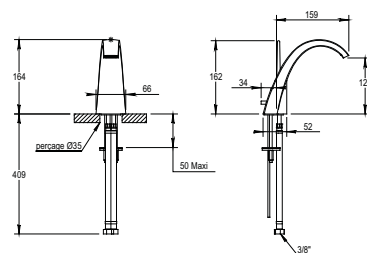

40 Nouvelle Vague

Lavabo | Basin

Réf. **40.708**

Mitigeur lavabo sur gorge avec vidage automatique, raccords flexibles

Single lever basin mixer with automatic pop-up waste, flexible hoses

Prix H.T Price

**CH 352 €
NC 405 €**

Réf. **40.260**

Mélangeur lavabo 3 trous avec vidage automatique, raccords flexibles

3 hole basin set with pop-up waste, flexible hoses

**CH 500 €
NC 575 €**

Réf. **40.763**

Mitigeur lavabo complet à encastrer

Concealed basin mixer

**CH 472 €
NC 543 €**

Bain - douche | Bath - shower

Réf. **40.550**

Mitigeur thermostatique de douche mural, colonne avec douche Ø 250 mm, flexible et crochet, douchette laiton

Wall shower panel thermostatic mixing valve for wall shower with shower head Ø 250 mm, flexible hose and wall hook, handshower in solid brass

Prix H.T Price

**CH 2 080 €
NC 2 392 €**

En option - Optional:
(prix identique - same price)

Douchette ABS Handshower ABS

- Réf. **B05623**
  Jet de pluie - Rain jet
- Réf. **B05775**
  Multijets
- Réf. **B05636**
  Jet de pluie - Rain jet