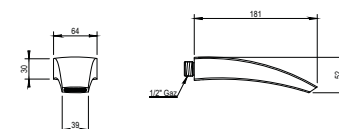

Deck bath/shower mixer, extractible flexible, handshower in solid brass

CH 752 €
NC 865 €

Réf. **40.471**

Bec bain mural
Wall spout for tub

CH 201 €
NC 235 €

Réf. **40.472**

Bec bain mural cascade
Cascade wall spout for tub