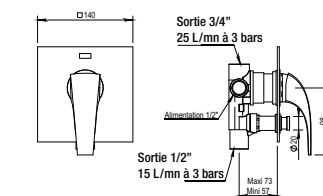

Commande de mitigeur mural complet à encastrer avec inverseur
Concealed wall mounted mixer with diverter

CH 335 €
NC 397 €