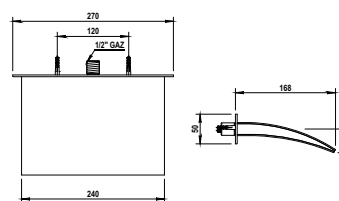

Bec bain mural cascade
Cascade wall spout for tub

CH 665 €
NC 766 €