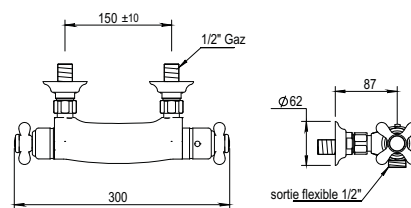

Mitigeur thermostatique douche avec raccords, entraxe 150 ± 10 mm sans garniture de douche

Exposed thermostatic shower-mixer with connections, centers 150 ± 10 mm - without shower set

Prix H.T
Price

CH 390 €
NB 429 €
NM 495 €