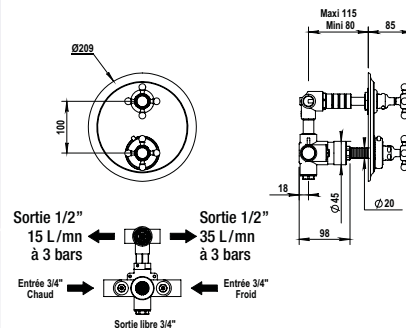

Corps mitigeur thermostatique
à encastrer avec robinet / inver-
seur - 2 sorties + 1 sortie libre
avec plaque de fixation

Concealed thermostatic mixing
valve with 1 control / diverter,
2 outlets + 1 free outlet
with wall bracket

BT 451 €

Réf. **01.502**

Habillage pour mitigeur
thermostatique Réf. 92.593

Trim for thermostatic mixing valve
Réf. 92.593

CH 422 €
NB 485 €
NM 591 €