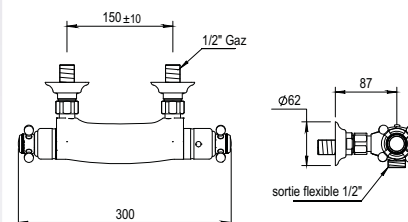

Mitigeur thermostatique douche avec raccords, entraxe 150 ± 10 mm sans garniture de douche

Exposed thermostatic shower-mixer with connections, centers 150 ± 10 mm - without shower set

CH 487 €
NB 560 €
NM 682 €