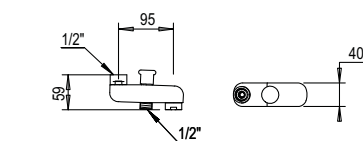

Bec pour thermostatique bain / douche

Spout only for thermostatic bath / shower mixer

CH 91 €
NB 104 €
NM 131 €