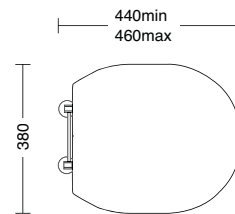

69 Eloïse

NOUVEAU / NEW

Céramique sanitaire | Sanytary ware

Réf. **69.714**

Acajou - Mahogany

Réf. **69.715**

Chêne clair - Oak

Réf. **69.716**

Composite blanc - White

Réf. **69.717**

Composite noir - Black

Abattant en bois avec frein et charnières Chrome (SC) ou Polishbrass (SP)

Seat self-close in oak colour Mahogany with hinges Chrome (SC) or Polished brass (SP)

Prix H.T
Price

SC 410 €

SP 410 €

OC 410 €

OP 410 €

BC 410 €

BP 410 €

NC 410 €

NP 410 €