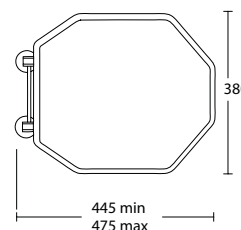

68 Ascott

NOUVEAU / NEW

Céramique sanitaire | Sanytary ware

BA

Blanc / White

NO

Noir / Black

Réf. **68.300**

Bidet percé 1 trou ø 35 mm

Bidet 1 hole ø 35 mm

Prix H.T
Price

BA 475 €
NO 665 €

Réf. **68.714**

Acajou - Mahagony

Abattant en bois avec frein et charnières Chrome (SC) ou Polishbrass (SP)

Seat self-close in oak colour Mahagony with hinges Chrome (SC) or Polished brass (SP)

SC 410 €
SP 410 €

Réf. **68.715**

Chêne clair - Oak

OC 410 €
OP 410 €

Réf. **68.716**

Composite blanc - White

BC 410 €
BP 410 €

Réf. **68.717**

Composite noir - Black

NC 410 €
NP 410 €