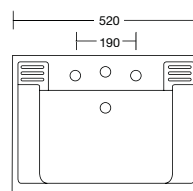

Réf. **68.602**

Lavabo 520 mm sans colonne, perçage $\varnothing$ 35 mm, percé 1 trou

Large basin 520 mm 1 hole, without pedestal, drilling $\varnothing$ 35 mm

BA 445 €
NO 623 €