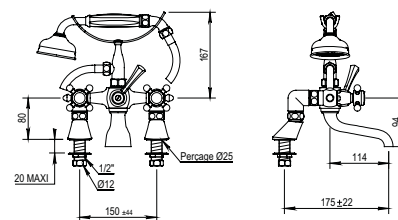

Mélangeur bain / douche sur gorge complet
entraxe 150 mm ± 44 mm

Deck bath / shower mixer complete centers 150 mm ± 44 mm

Prix H.T
Price

CH 1 000 €
NB 1 048 €
NM 1 128 €