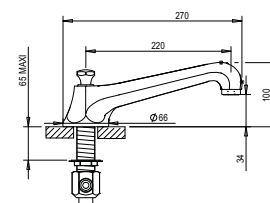

Bec bain sur gorge avec inverseur longueur 220 mm (sans raccord)

Deck bath spout with diverter Length 220 mm (without T connection)

CH 406 €
NB 419 €
NM 441 €